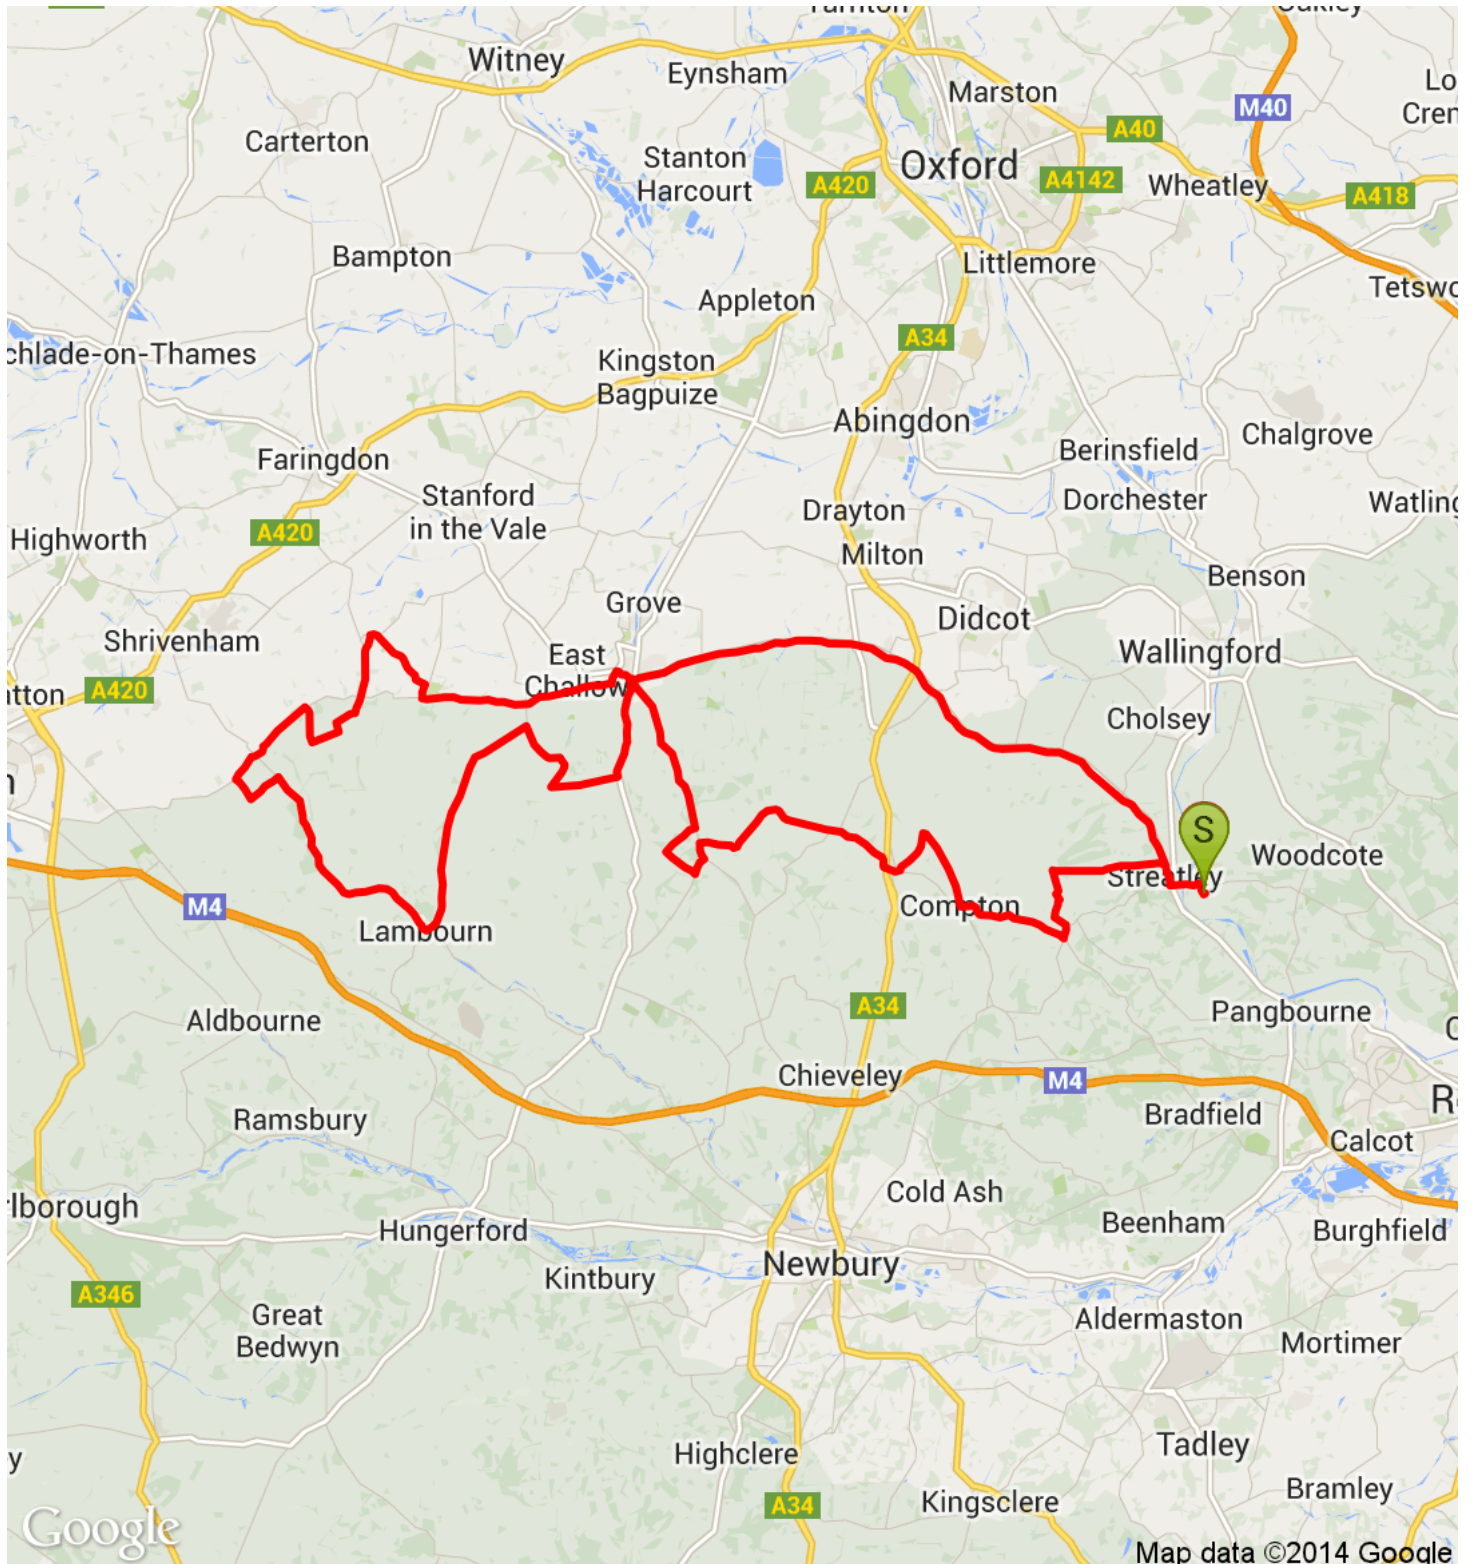

The White Roads Classic 2014

TOTAL DISTANCE
111.74 KM

ELEVATION
FROM 43 METRES TO 242 METRES

Epic

ELEVATION CHART