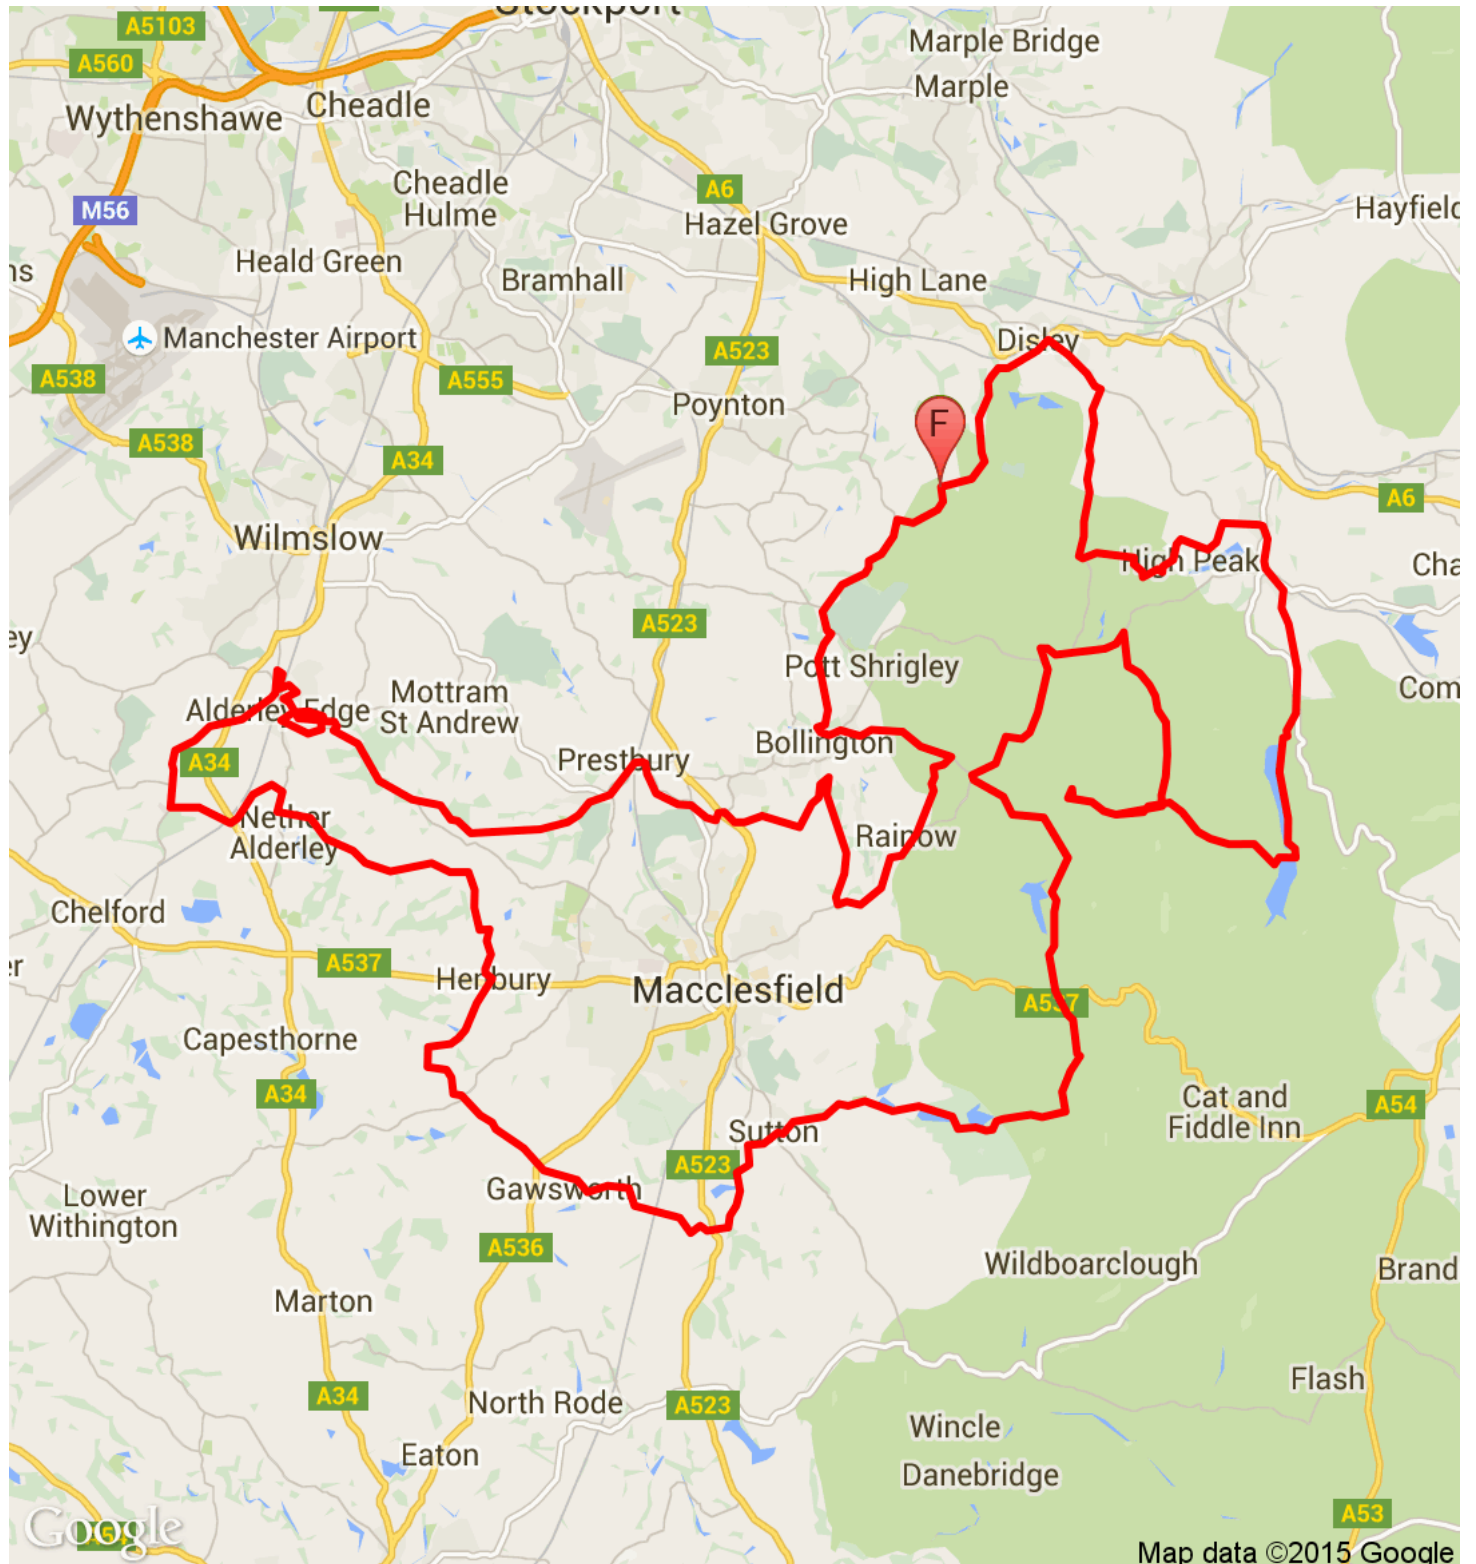

Lapierre Cheshire Cobbled Classic 2015

TOTAL DISTANCE
98.08 KM

ELEVATION
FROM 76 METRES TO 463 METRES

Epic

ELEVATION CHART