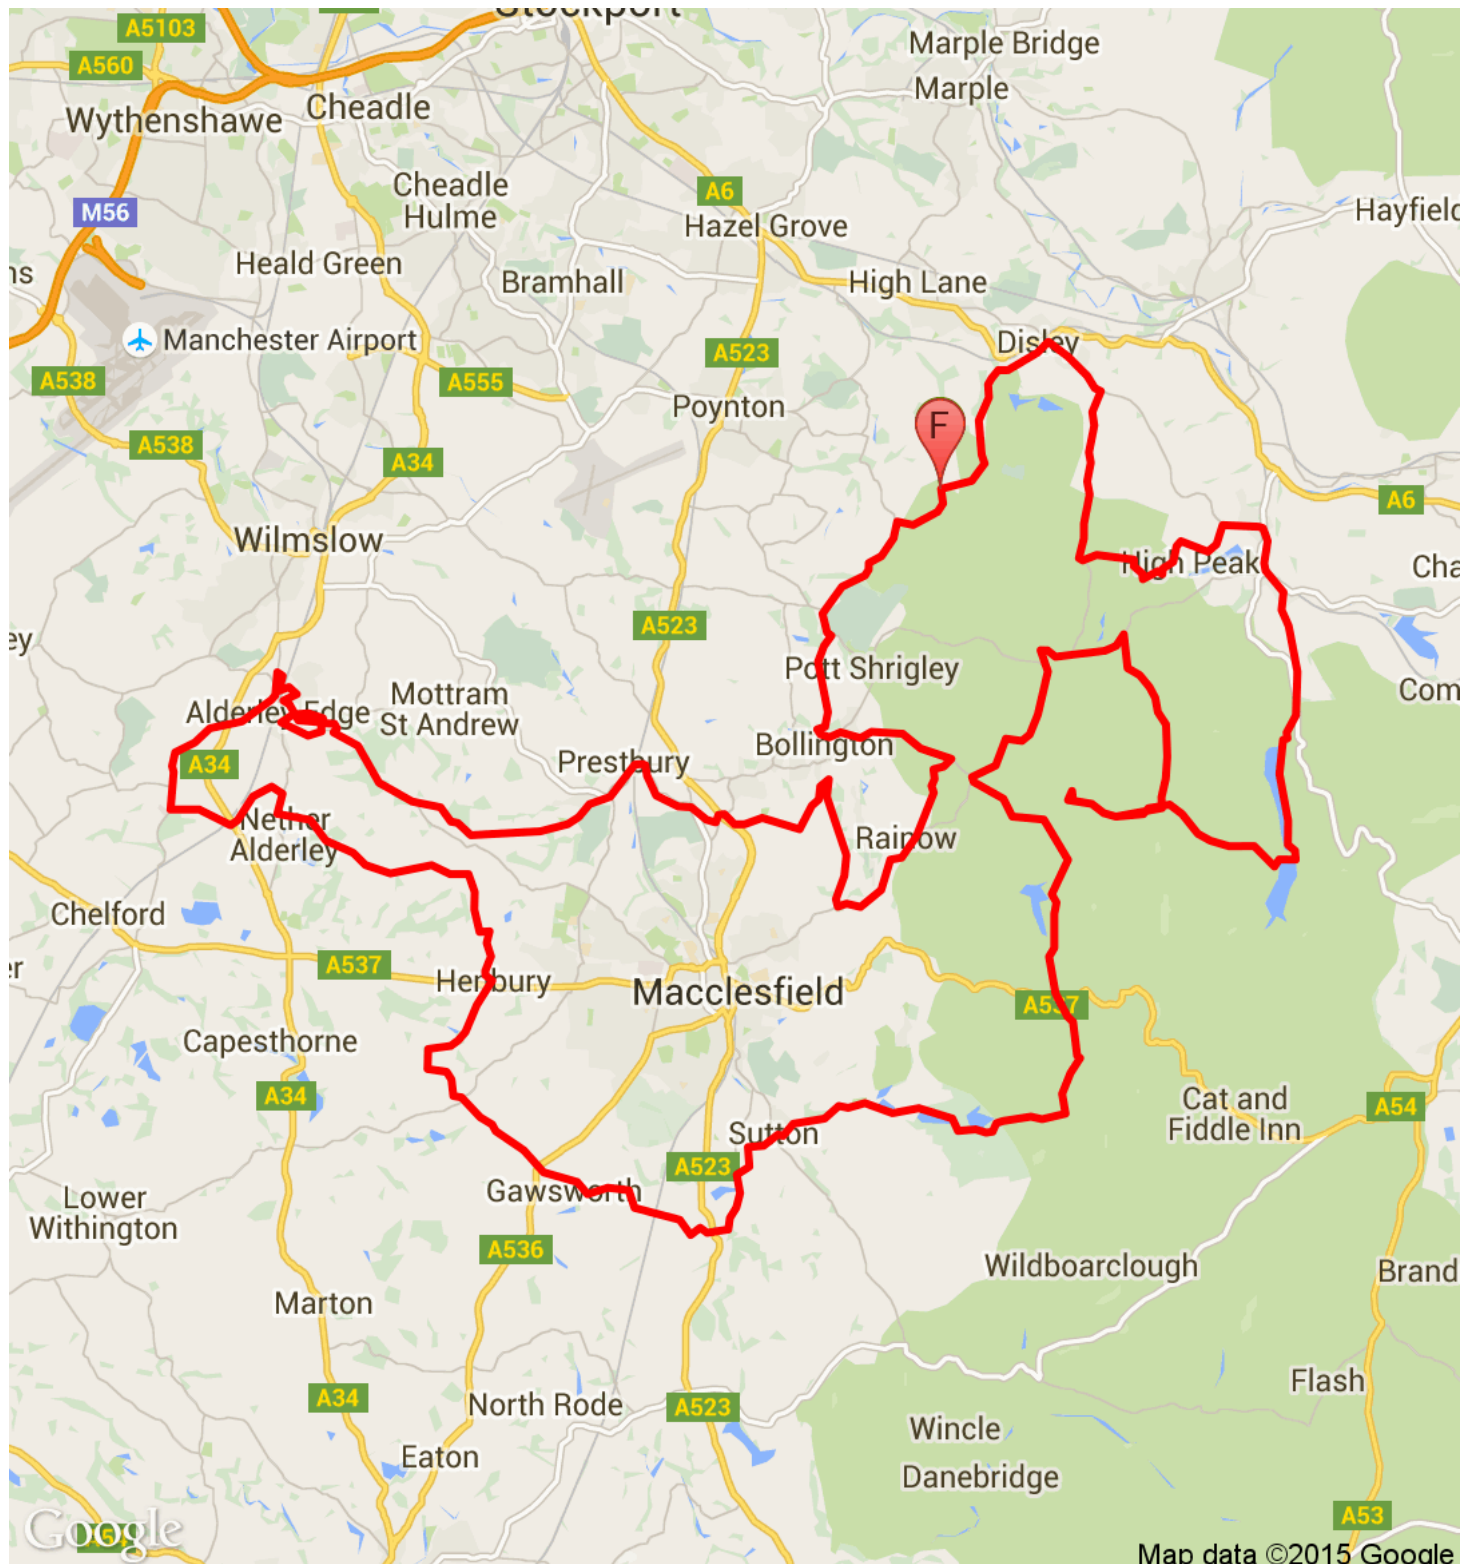

Lapierre Cheshire Cobbled Classic 2015

TOTAL DISTANCE
98.08 KM

ELEVATION
FROM 76 METRES TO 463 METRES

Epic

ELEVATION CHART